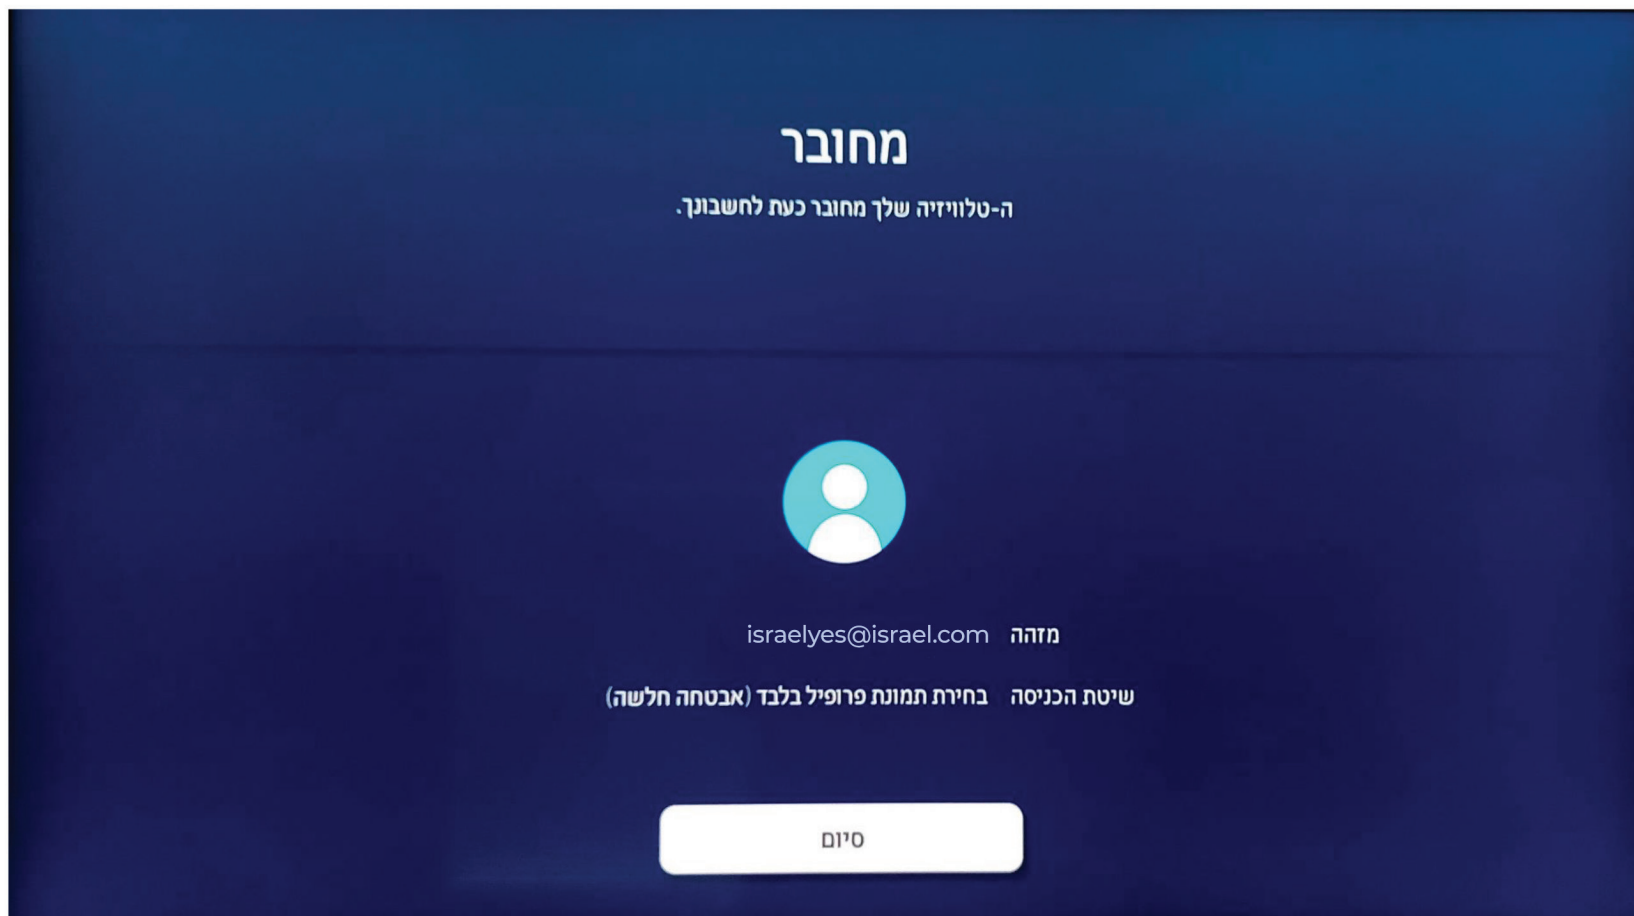

לאחר יצירת חשבון חדש וחיבור החשבון לטלויזיה באתר, לוחצים סיום וממשיכים